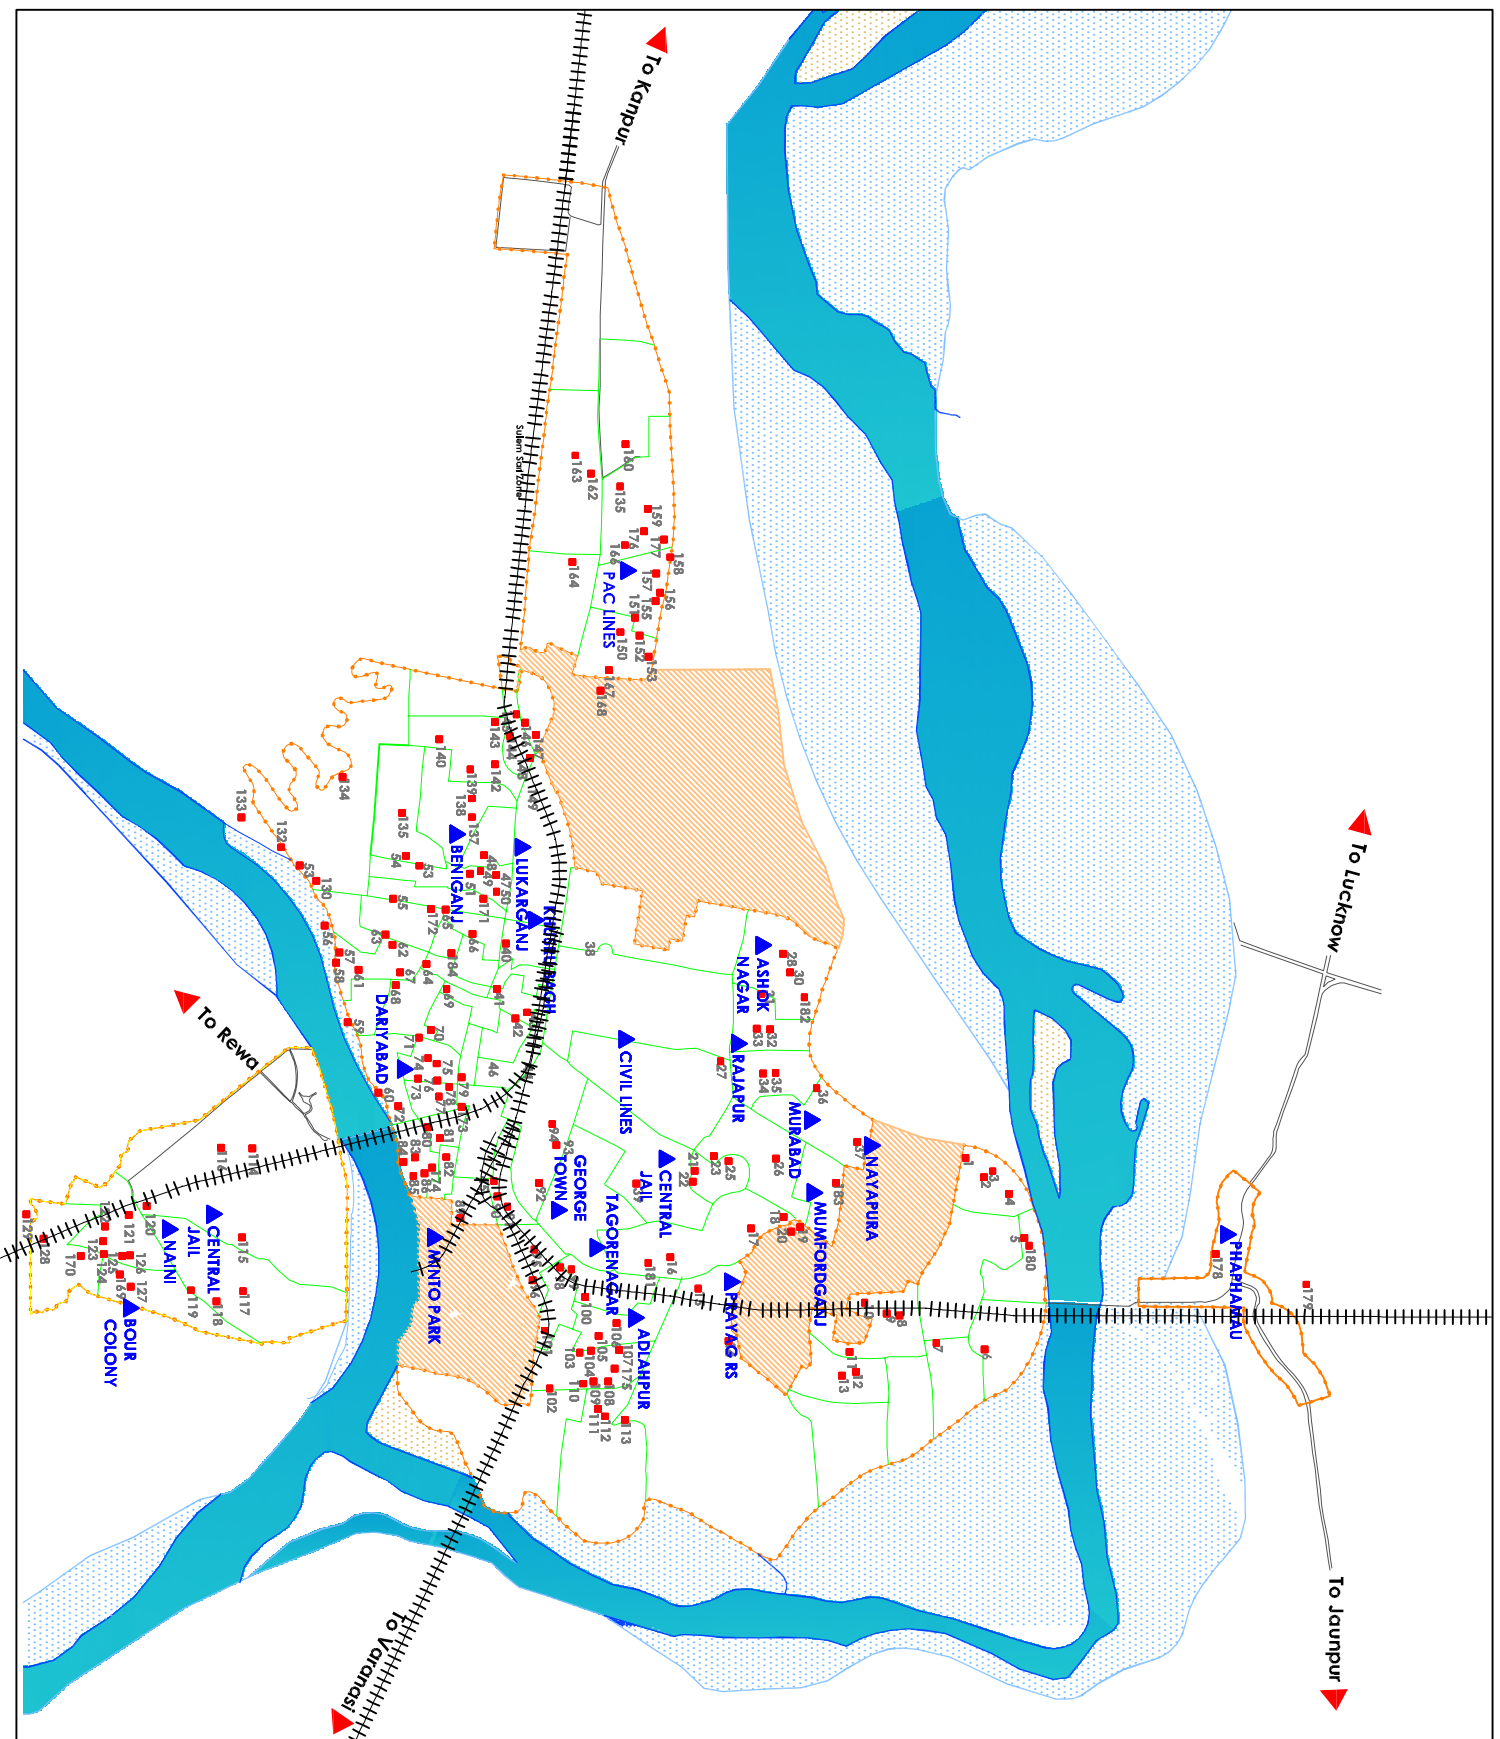

Figure 31
LOCATION OF SLUMS

LEGEND

■ 08 Slum and Slum Number

▲ Locality

SCALE

25 Mile 25 Mile 125 Mile
5 Mile 1 Mile

PROJECT CITY DEVELOPMENT PLAN

LOCATION ALLAHABAD

CLIENT MUNICIPAL CORPORATION
ALLAHABAD

FEDBACK VENTURES
NEW DELHI